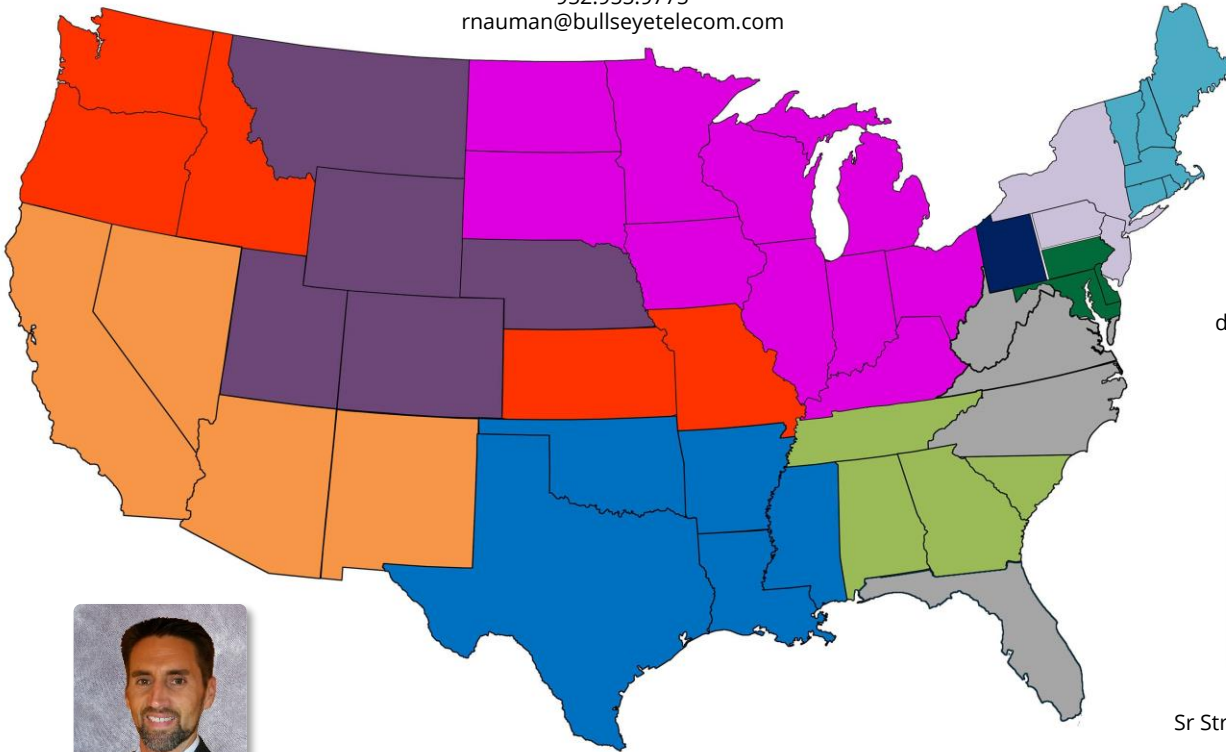

SALES TERRITORIES & CONTACT INFORMATION

Strategic Partner Manager
ID, MO, OR, KS, WA
816.463.2879
mryan@bullseyetelecom.com

Strategic Partner Manager
**IA, IL, IN, KY, MI, MN, OH,
ND, SD, WI**
952.955.9775
rnauman@bullseyetelecom.com

Strategic Partner Manager
NJ, NY, East PA
201.355.5507
mwall@bullseyetelecom.com

Strategic Partner Manager
CT, MA, ME, NH, RI, VT
203.651.5243
dhick@bullseyetelecom.com

Strategic Partner Manager
AZ, CA, NM, NV
480.795.6369
scontadeluci@bullseyetelecom.com

AR, LA, MS, OK, TX
512.992.8280
csadler@bullseyetelecom.com

Strategic Partner Manager
AL, GA, SC, TN
629.236.2663
bwebb@bullseyetelecom.com

Sr Strategic Partner Manager
FL, NC, WV, VA
866.325.9835
wturner@bullseyetelecom.com

TBD

DC, DE, MD, Philly

West PA

CO, MT, NE, UT, WY

877.438.2855

salessupport@bullseyetelecom.com